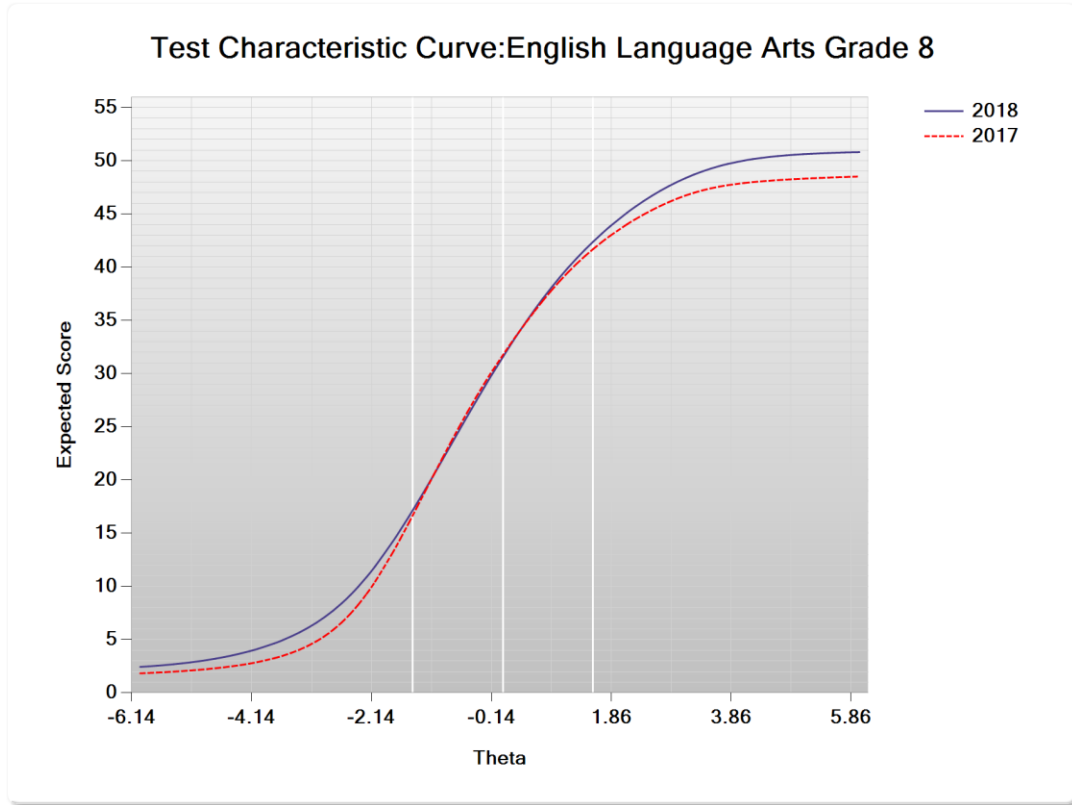

**Figure K-15. 2018 Next-Generation MCAS and MCAS Alt: Test Characteristic Curve
–ELA Grade 8 Online**