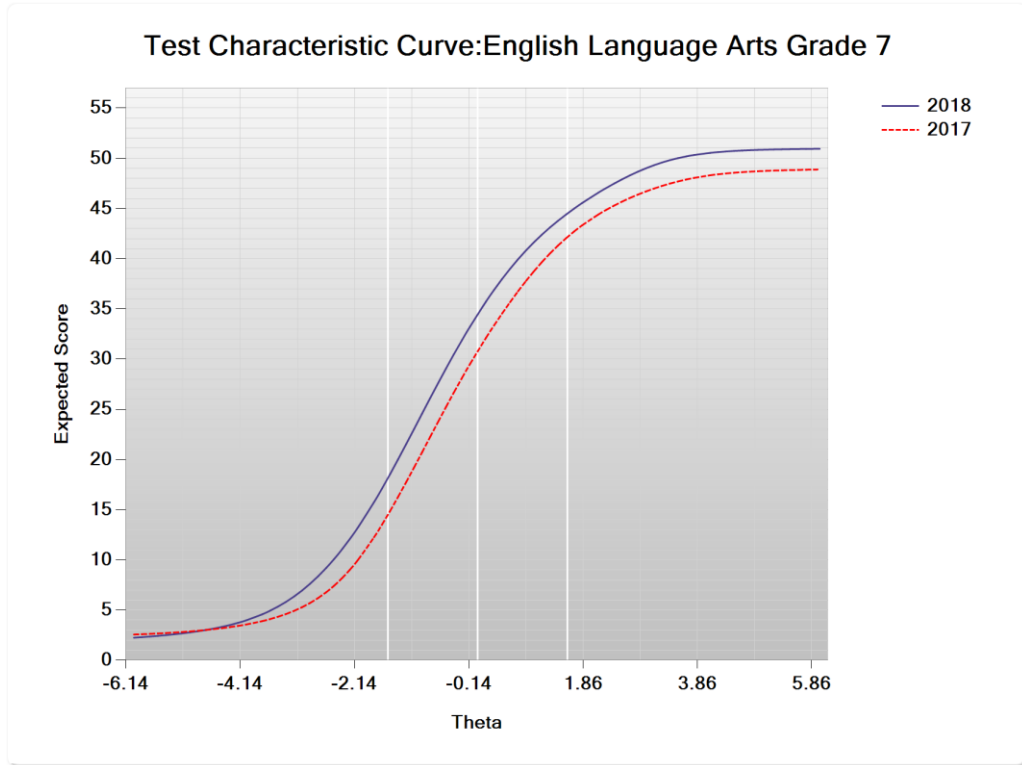

**Figure K-13. 2018 Next-Generation MCAS and MCAS Alt: Test Characteristic Curve
–ELA Grade 7 Online**