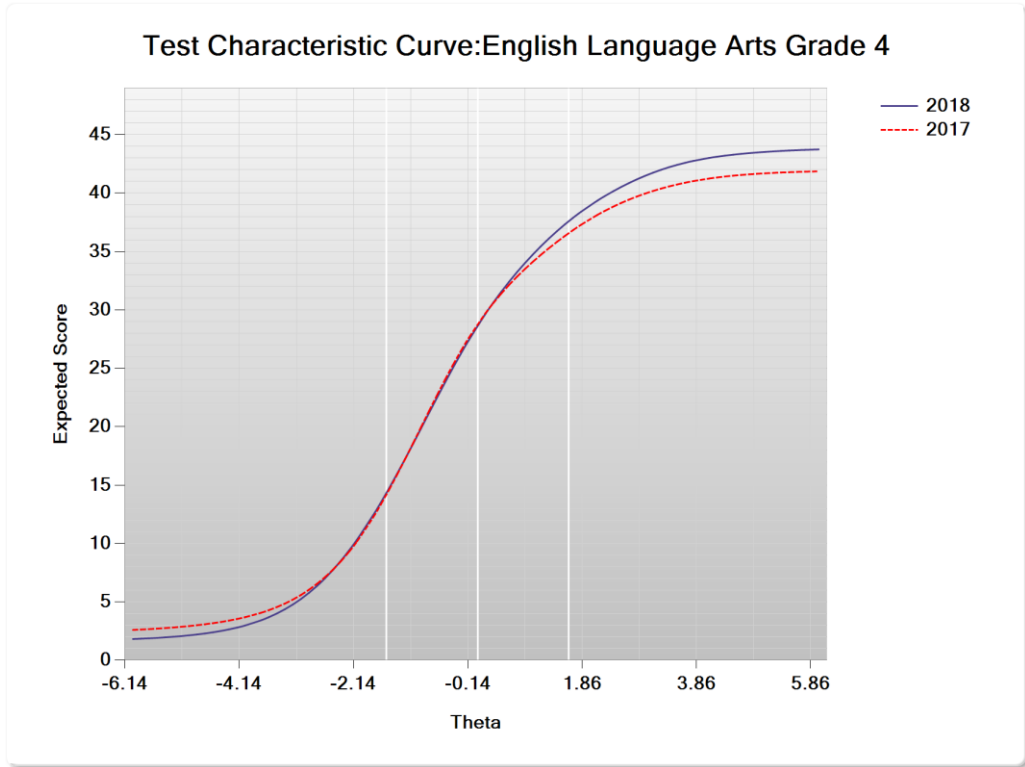

**Figure K-5. 2018 Next-Generation MCAS and MCAS Alt: Test Characteristic Curve
–ELA Grade 4 Online**