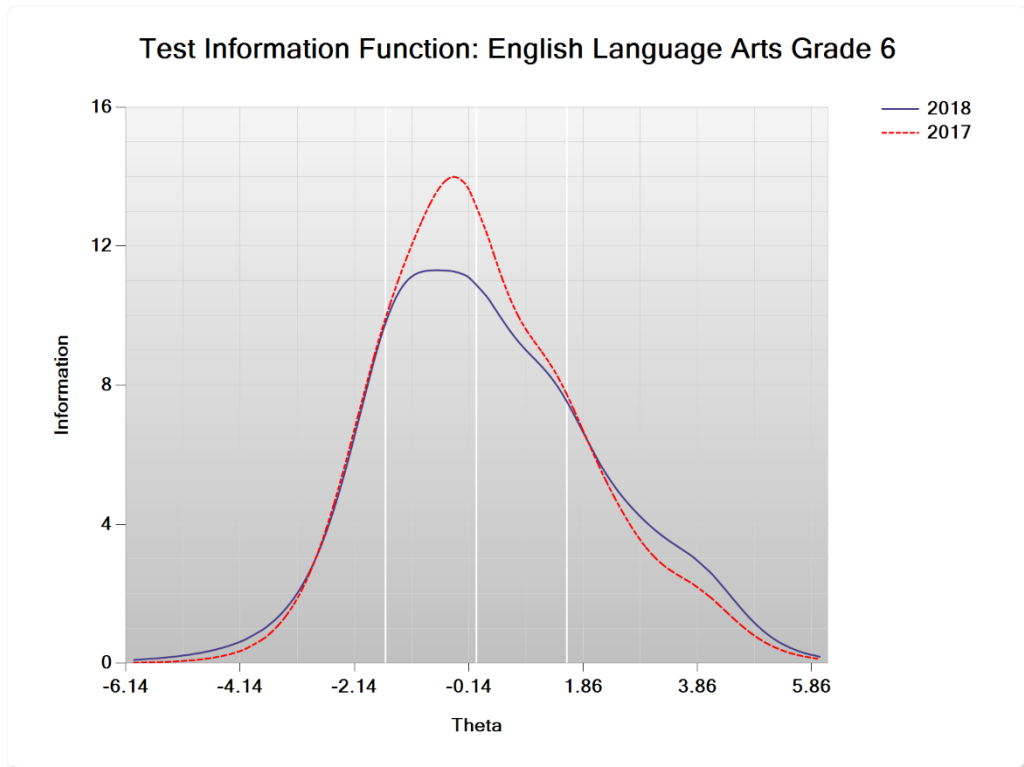

**Figure K-11. 2018 Next-Generation MCAS and MCAS Alt: Test Characteristic Curve
–ELA Grade 6 Paper**

**Figure K-10. 2018 Next-Generation MCAS and MCAS Alt: Test Information Function
–ELA Grade 6 Online**