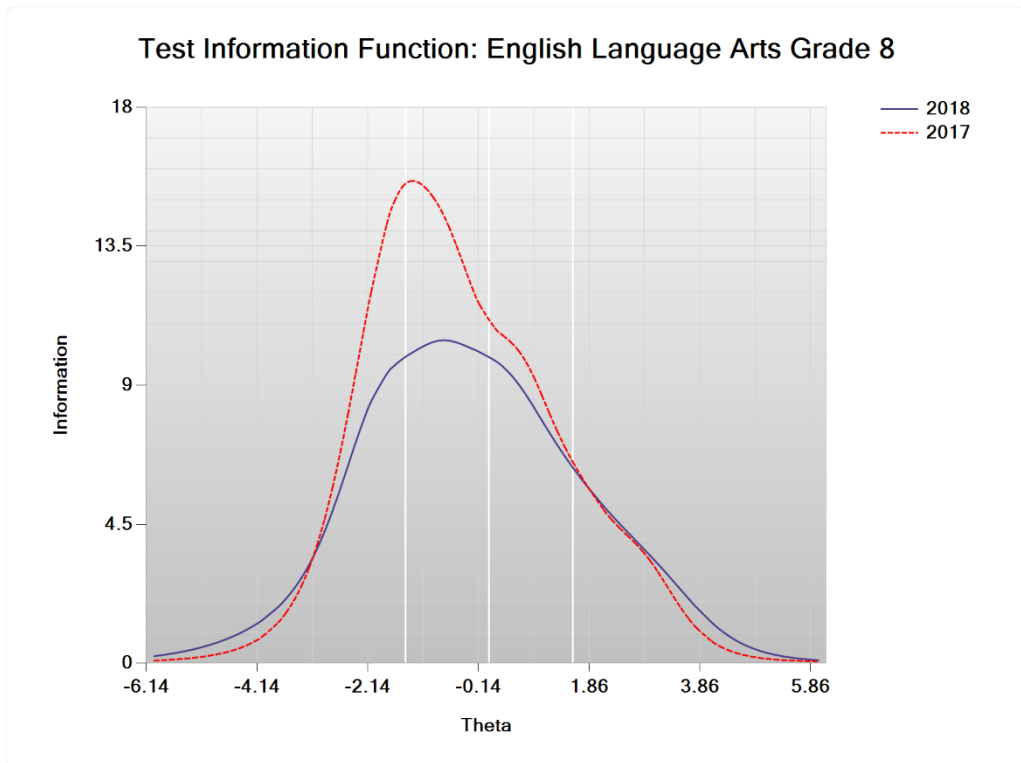

**Figure K-16. 2018 Next-Generation MCAS and MCAS Alt: Test Information Function
–ELA Grade 8 Online**