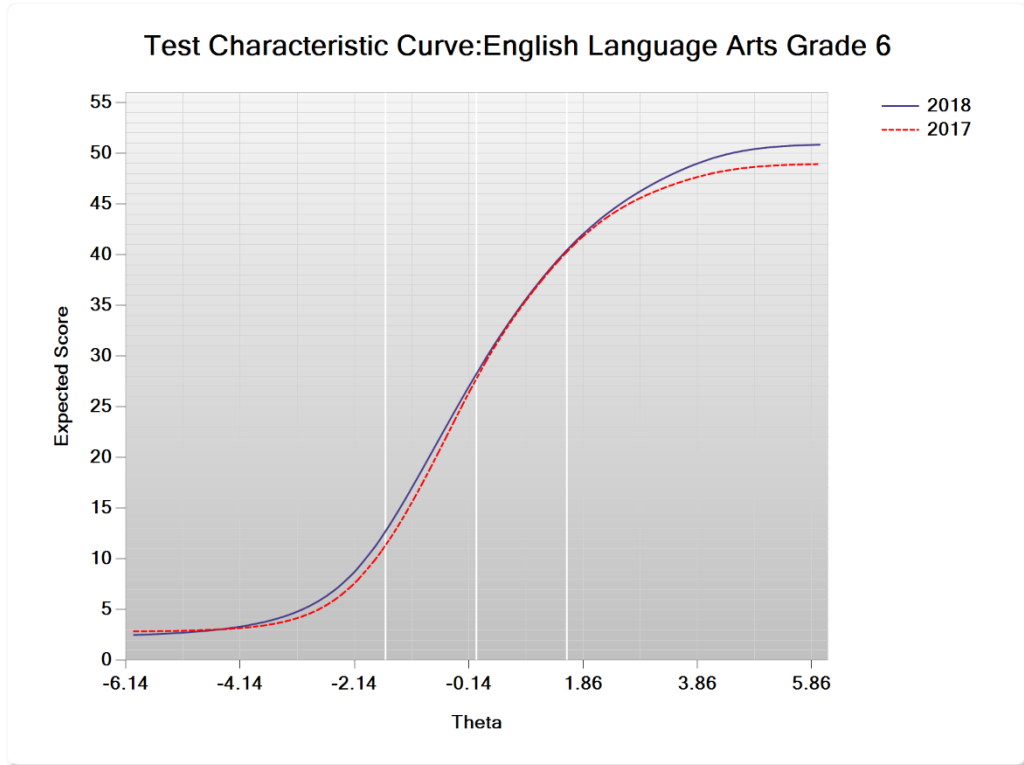

**Figure K-9. 2018 Next-Generation MCAS and MCAS Alt: Test Characteristic Curve
–ELA Grade 6 Online**