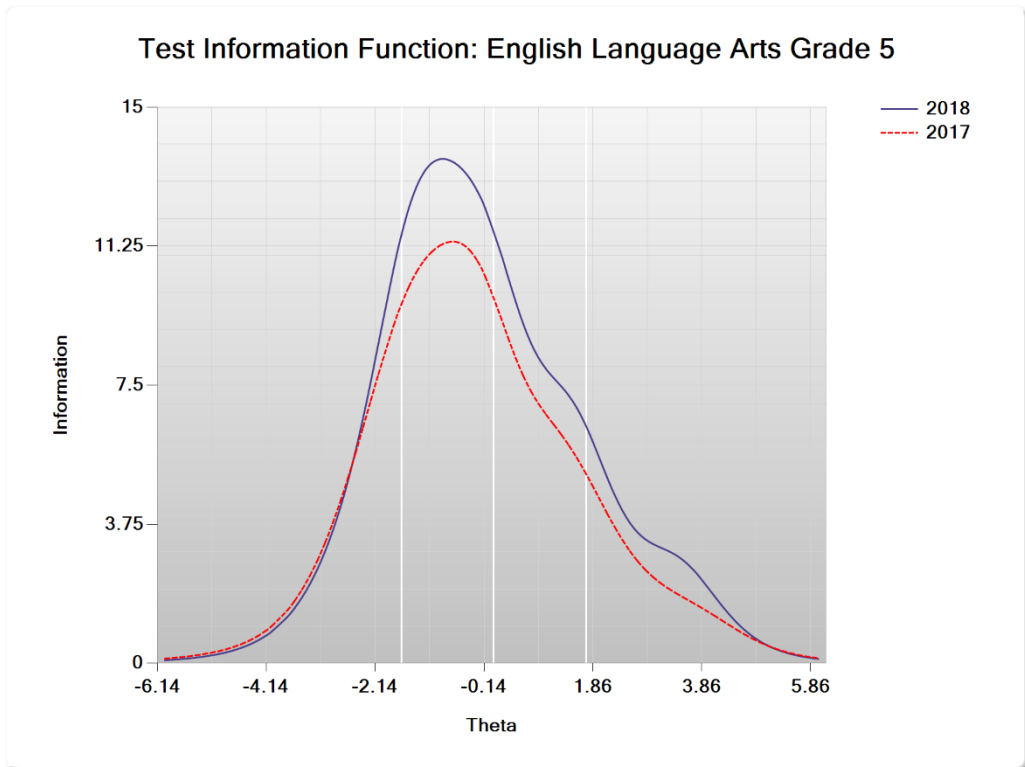

**Figure K-8. 2018 Next-Generation MCAS and MCAS Alt: Test Information Function
–ELA Grade 5 Online**